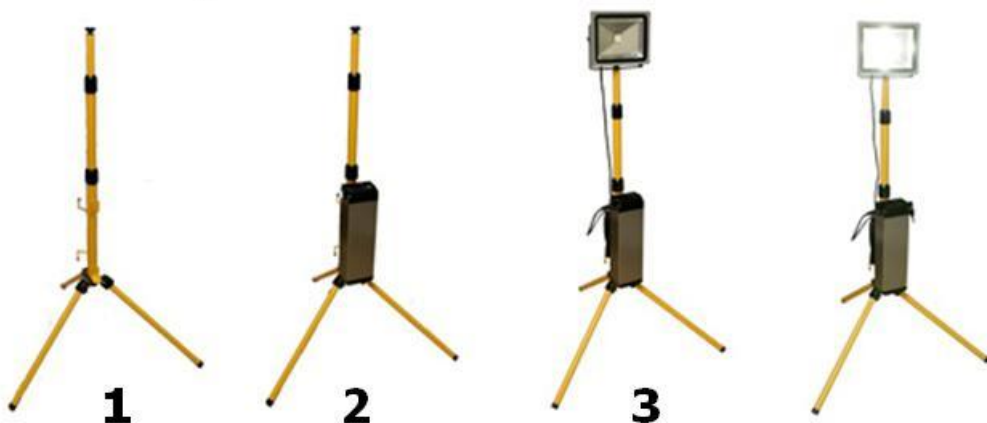

- High performance **LED light fixtures.**
- Options to select between a **spot or flood LED fixtures.**
- **10 hours of operation** at 100% power setting.
- Balanced and easy to install **tripod.**
- Compartmentalized hard **aluminum case on wheels.**

### CONTENTS

- Portable aluminum trolley case
- 30W LED flood light head
- Aluminum tripod
- Lithium battery module
- Fast charger (110v)
- LED emergency flash light

Fully Portable

Carrying Case on Wheels